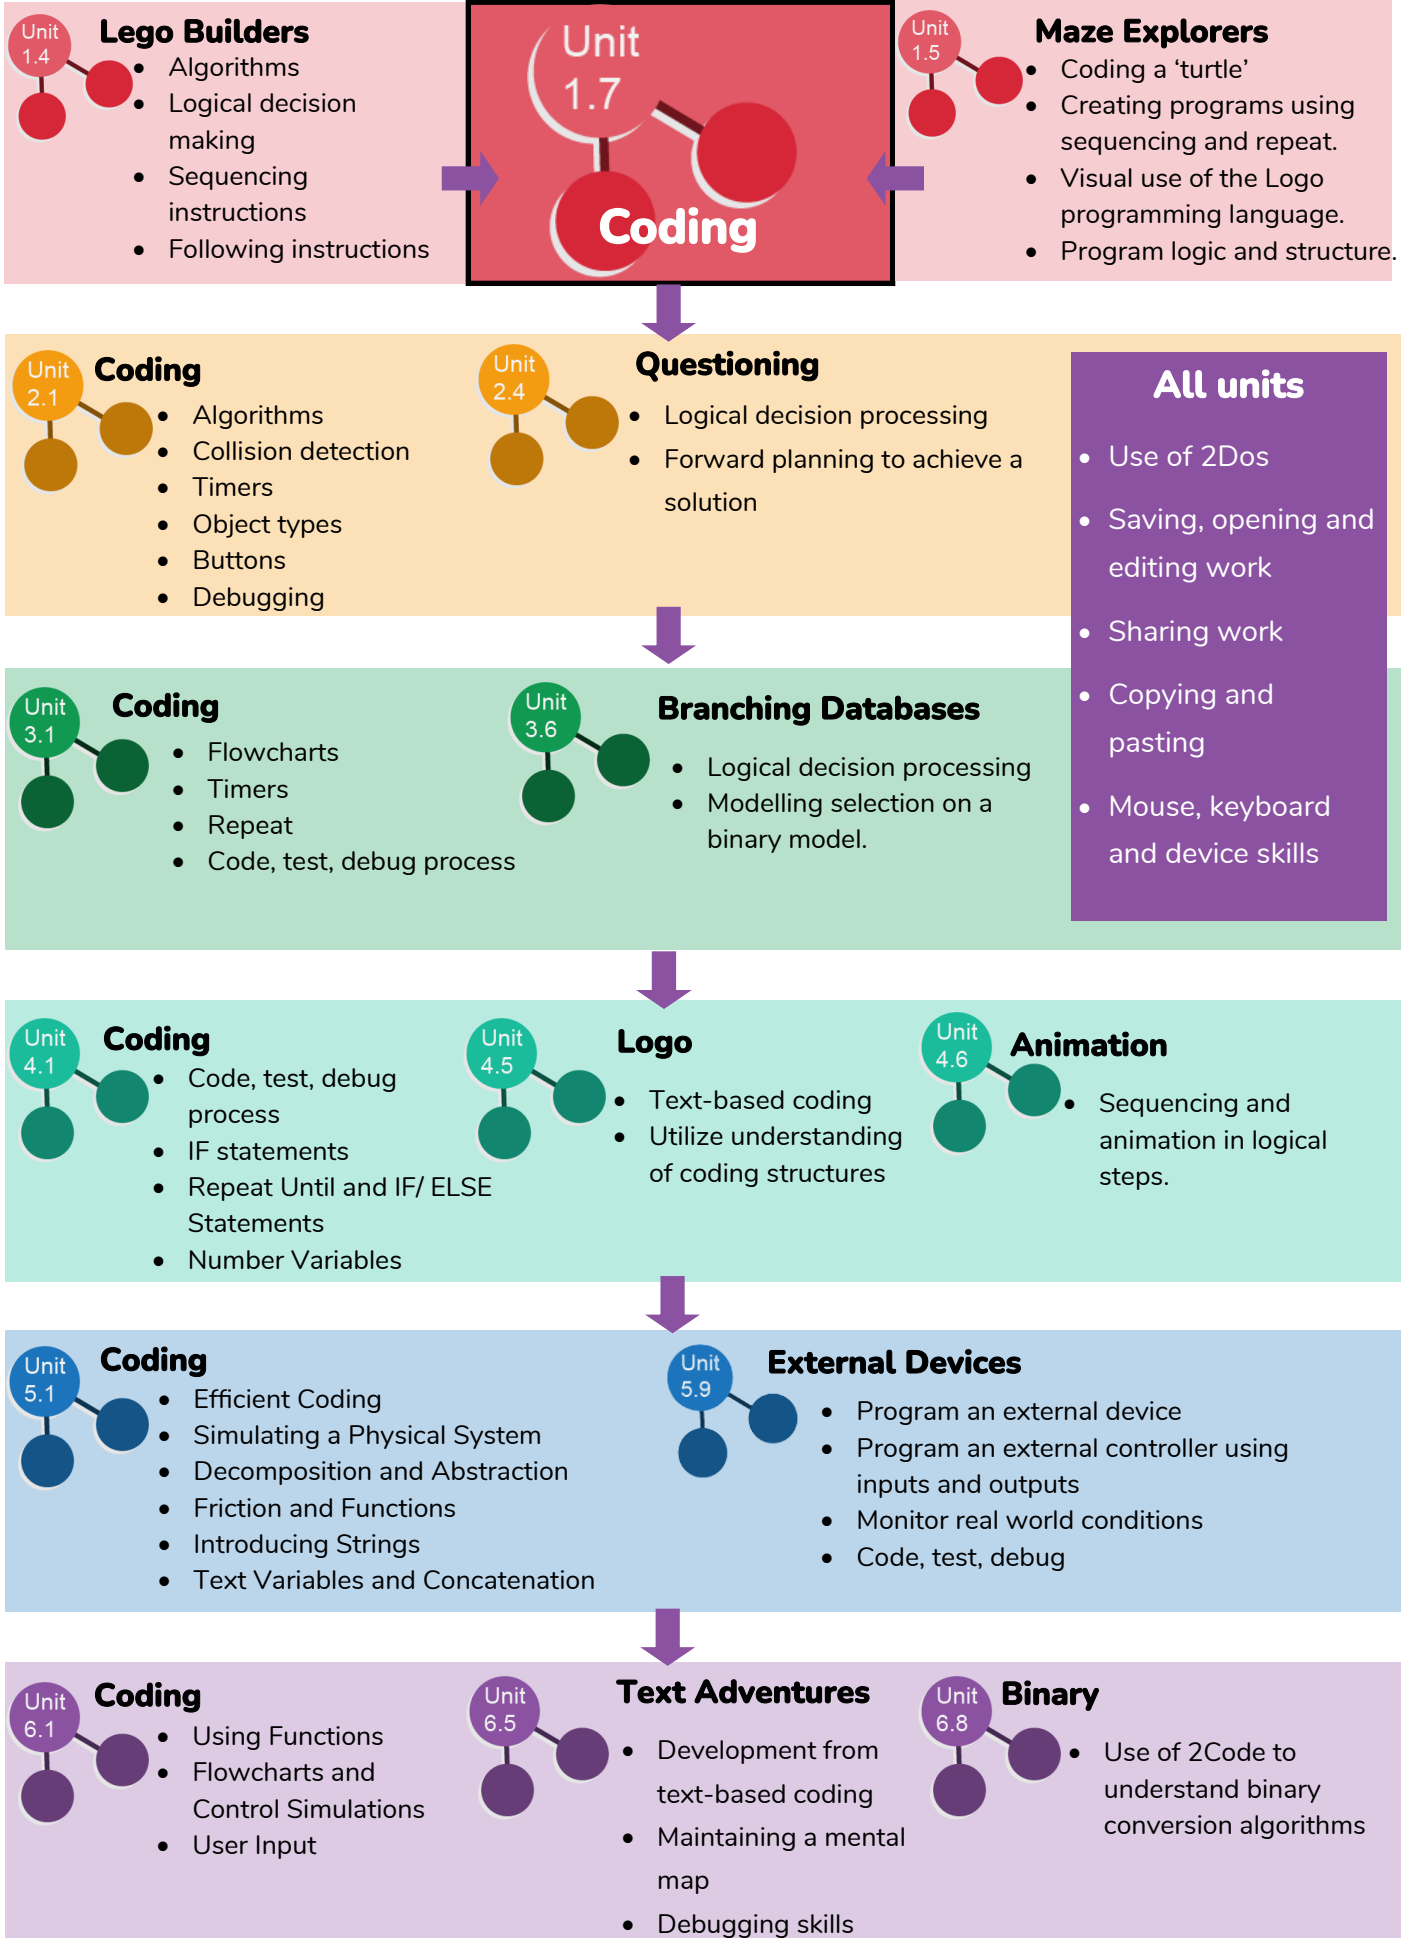

Unit 1.7 - Coding: Prior and Future Learning Links

Need more support? Contact us:

Tel: +44(0)208 203 1781 | Email: support@2simple.com | Twitter: @2simplesoftware