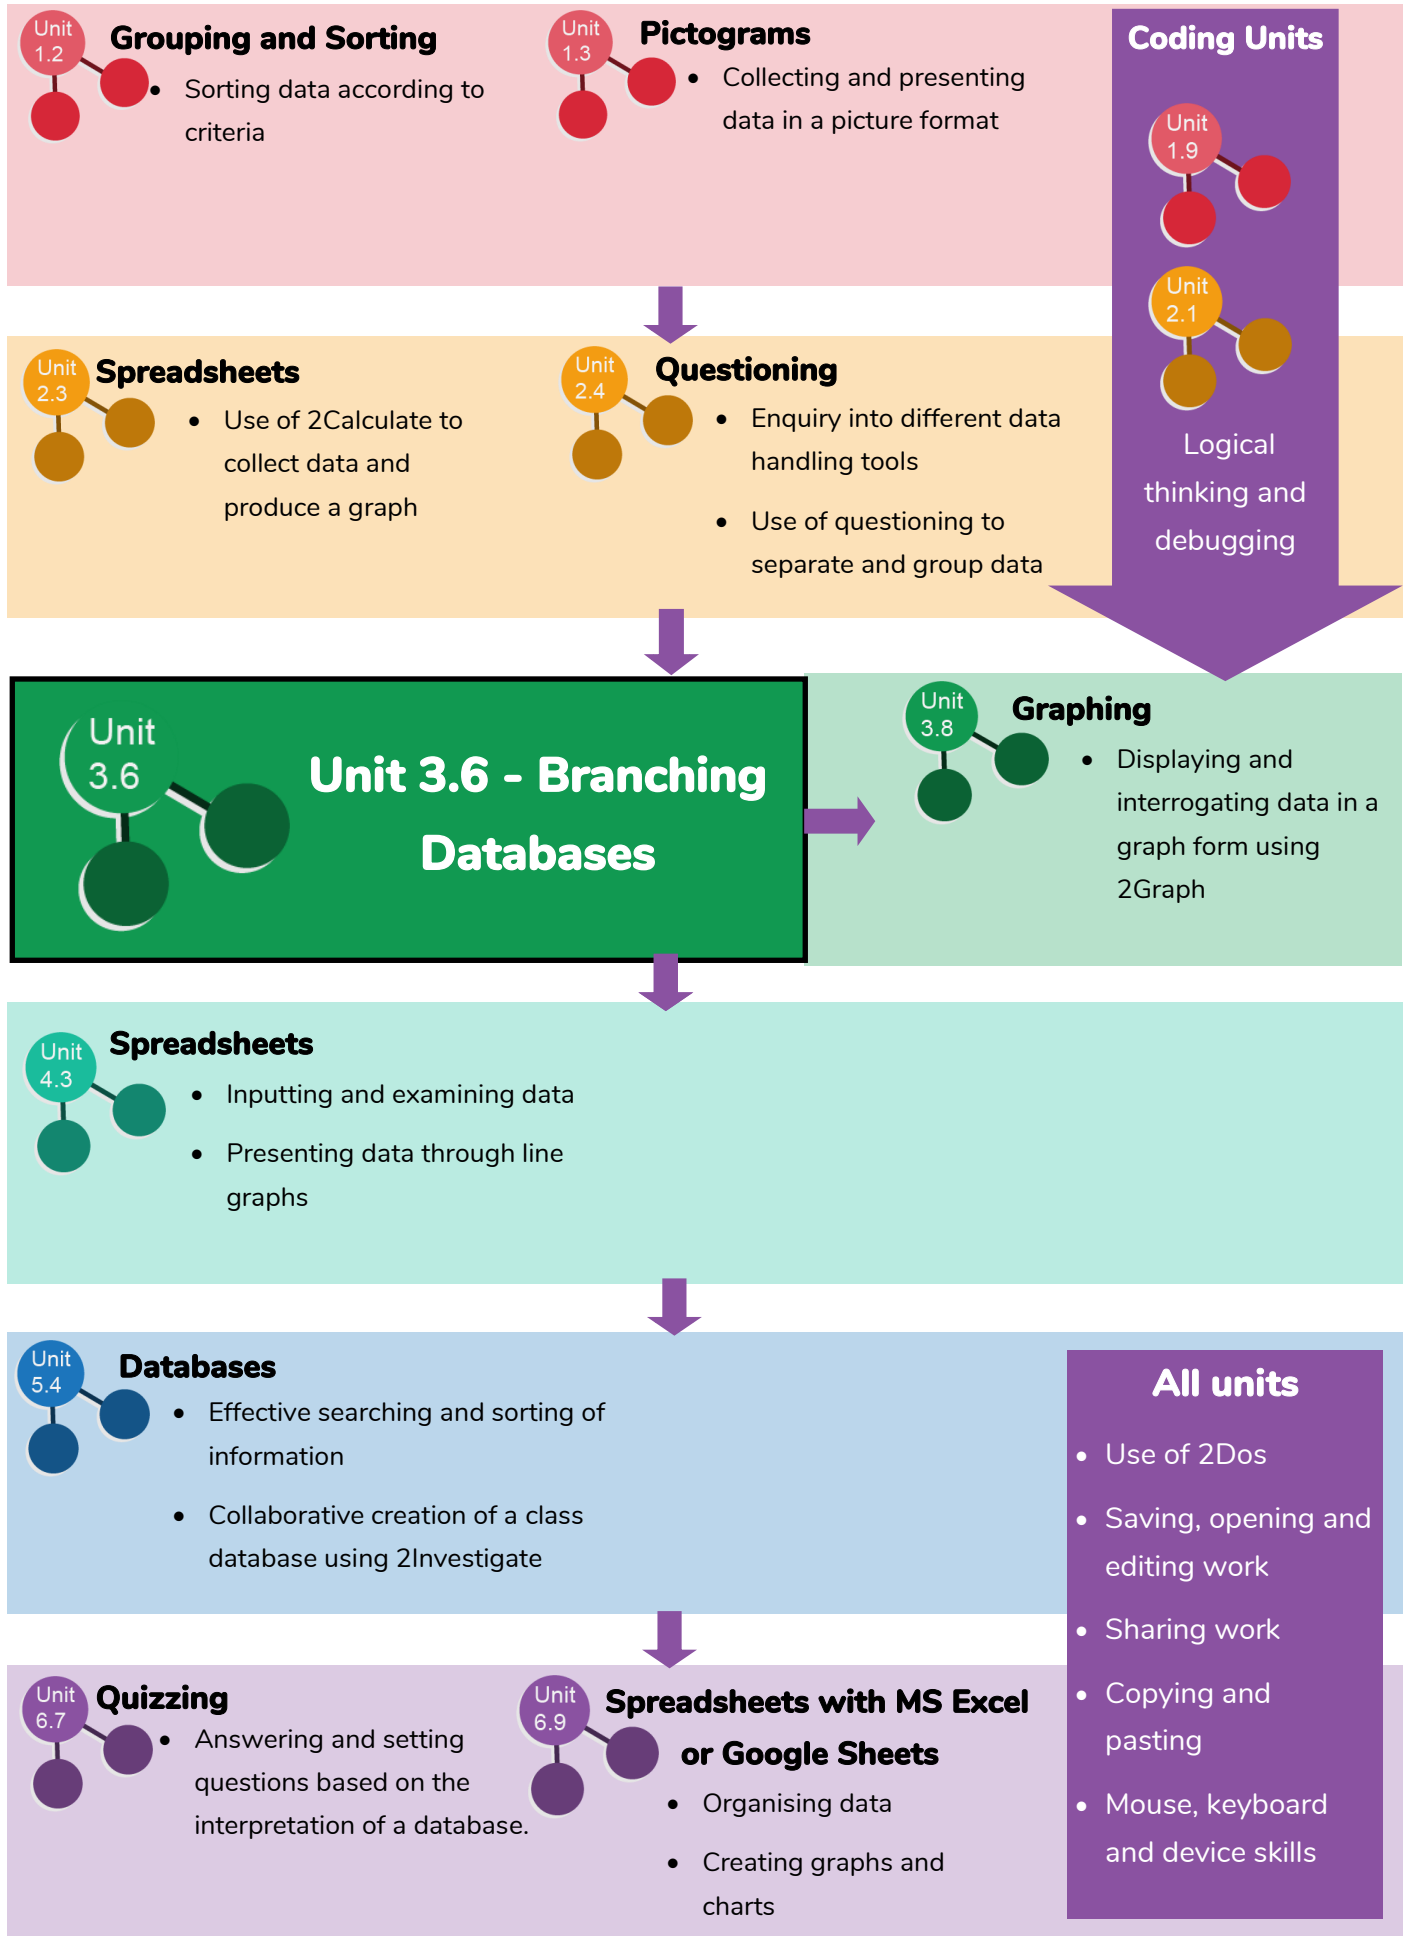

Unit 3.6 - Branching Databases: Prior and Future Learning Links

Need more support? Contact us:

Tel: +44(0)208 203 1781 | Email: support@2simple.com | Twitter: @2simplesoftware