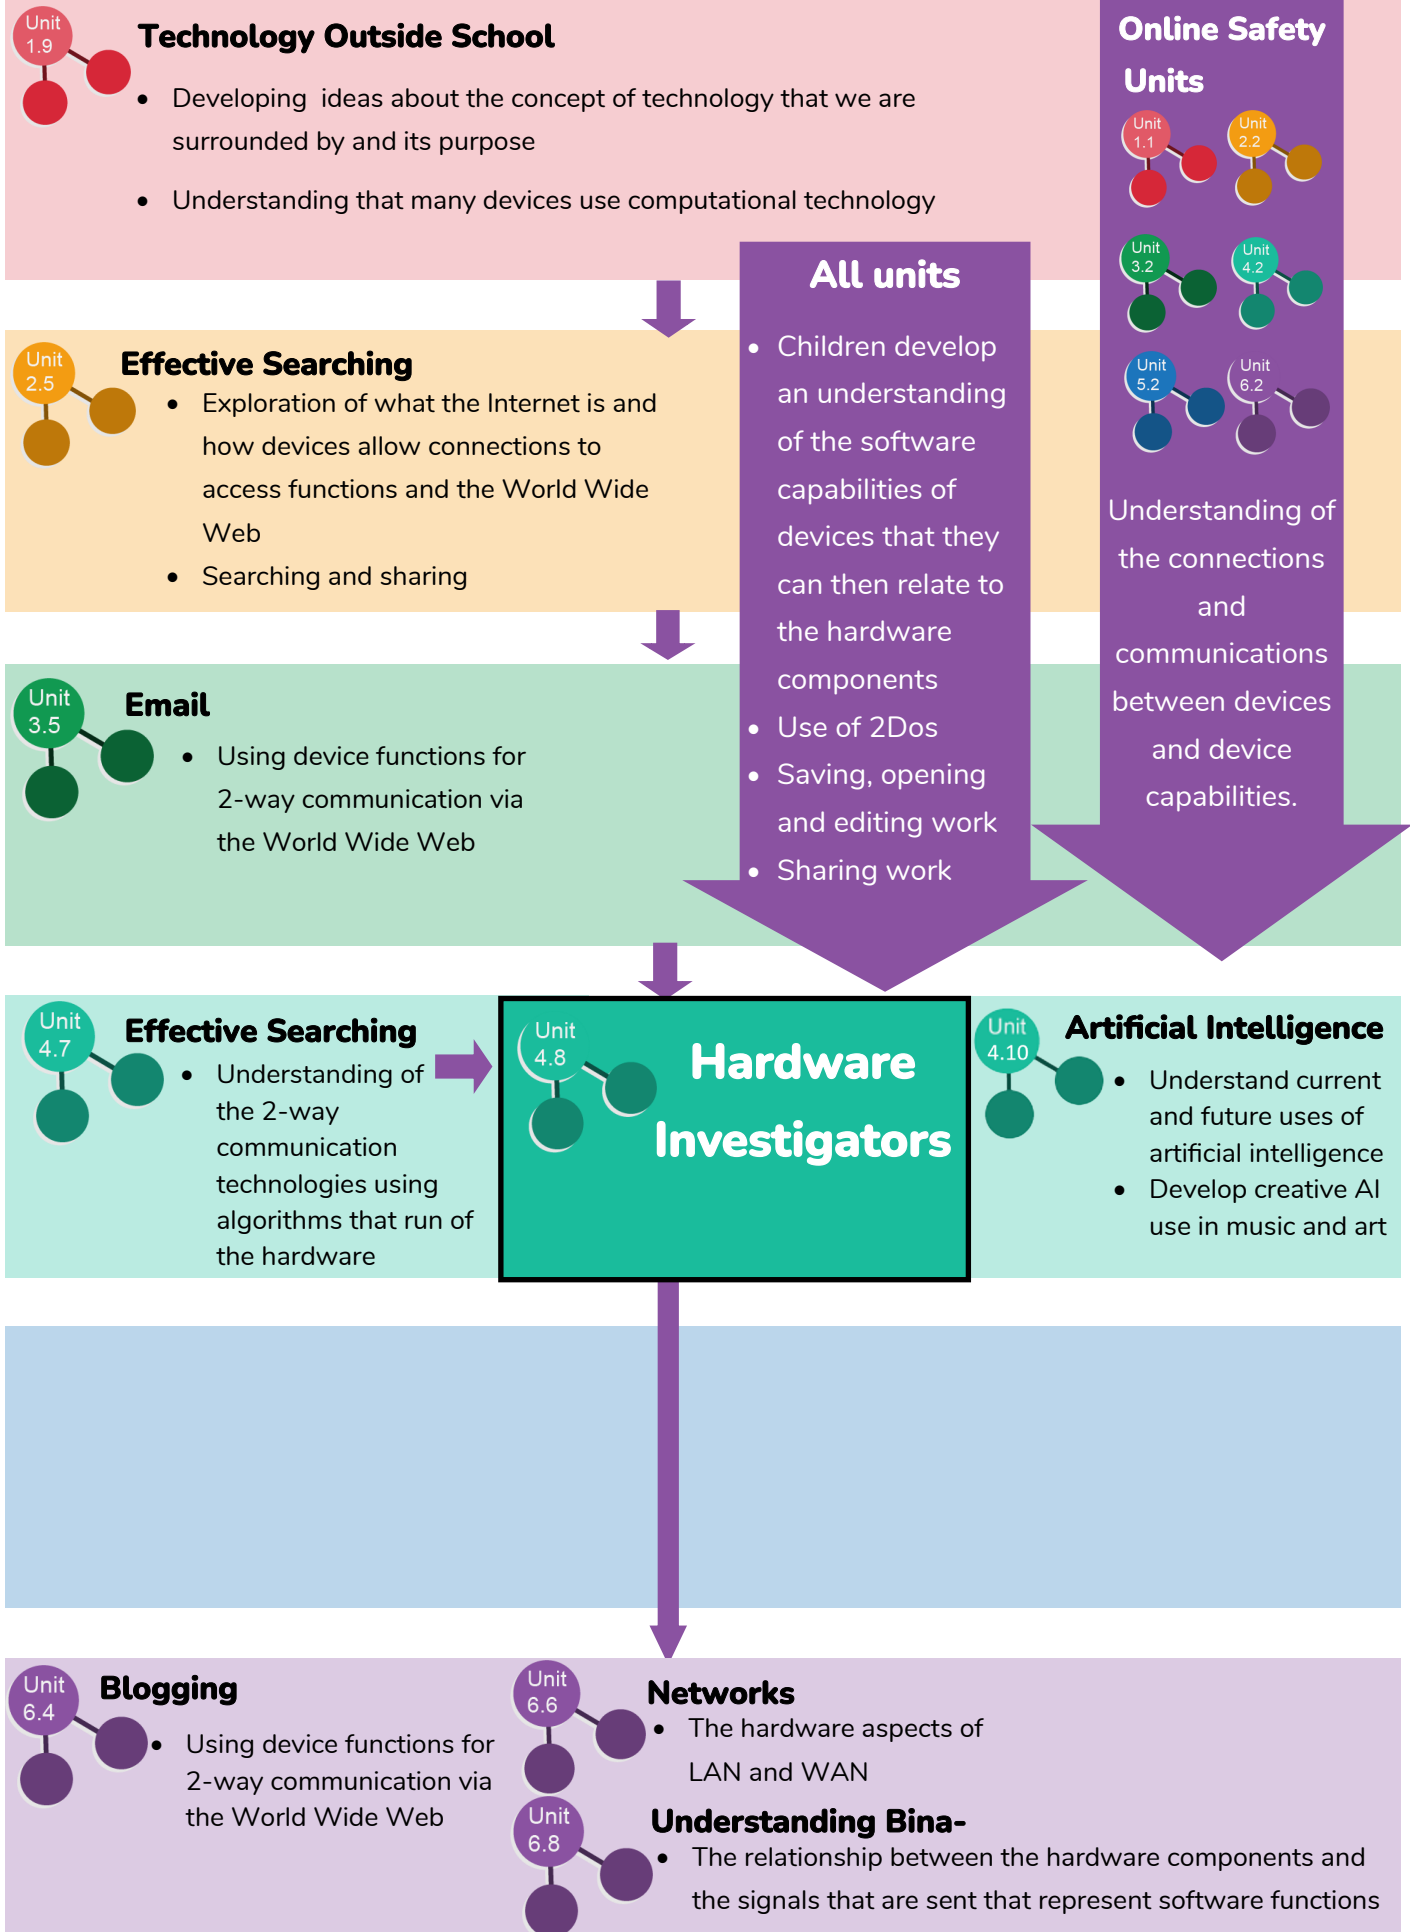

Unit 4.8 - Hardware Investigators: Prior and Future Learning Links

Need more support? Contact us:

Tel: +44(0)208 203 1781 | Email: support@2simple.com | Twitter: @2simplesoftware