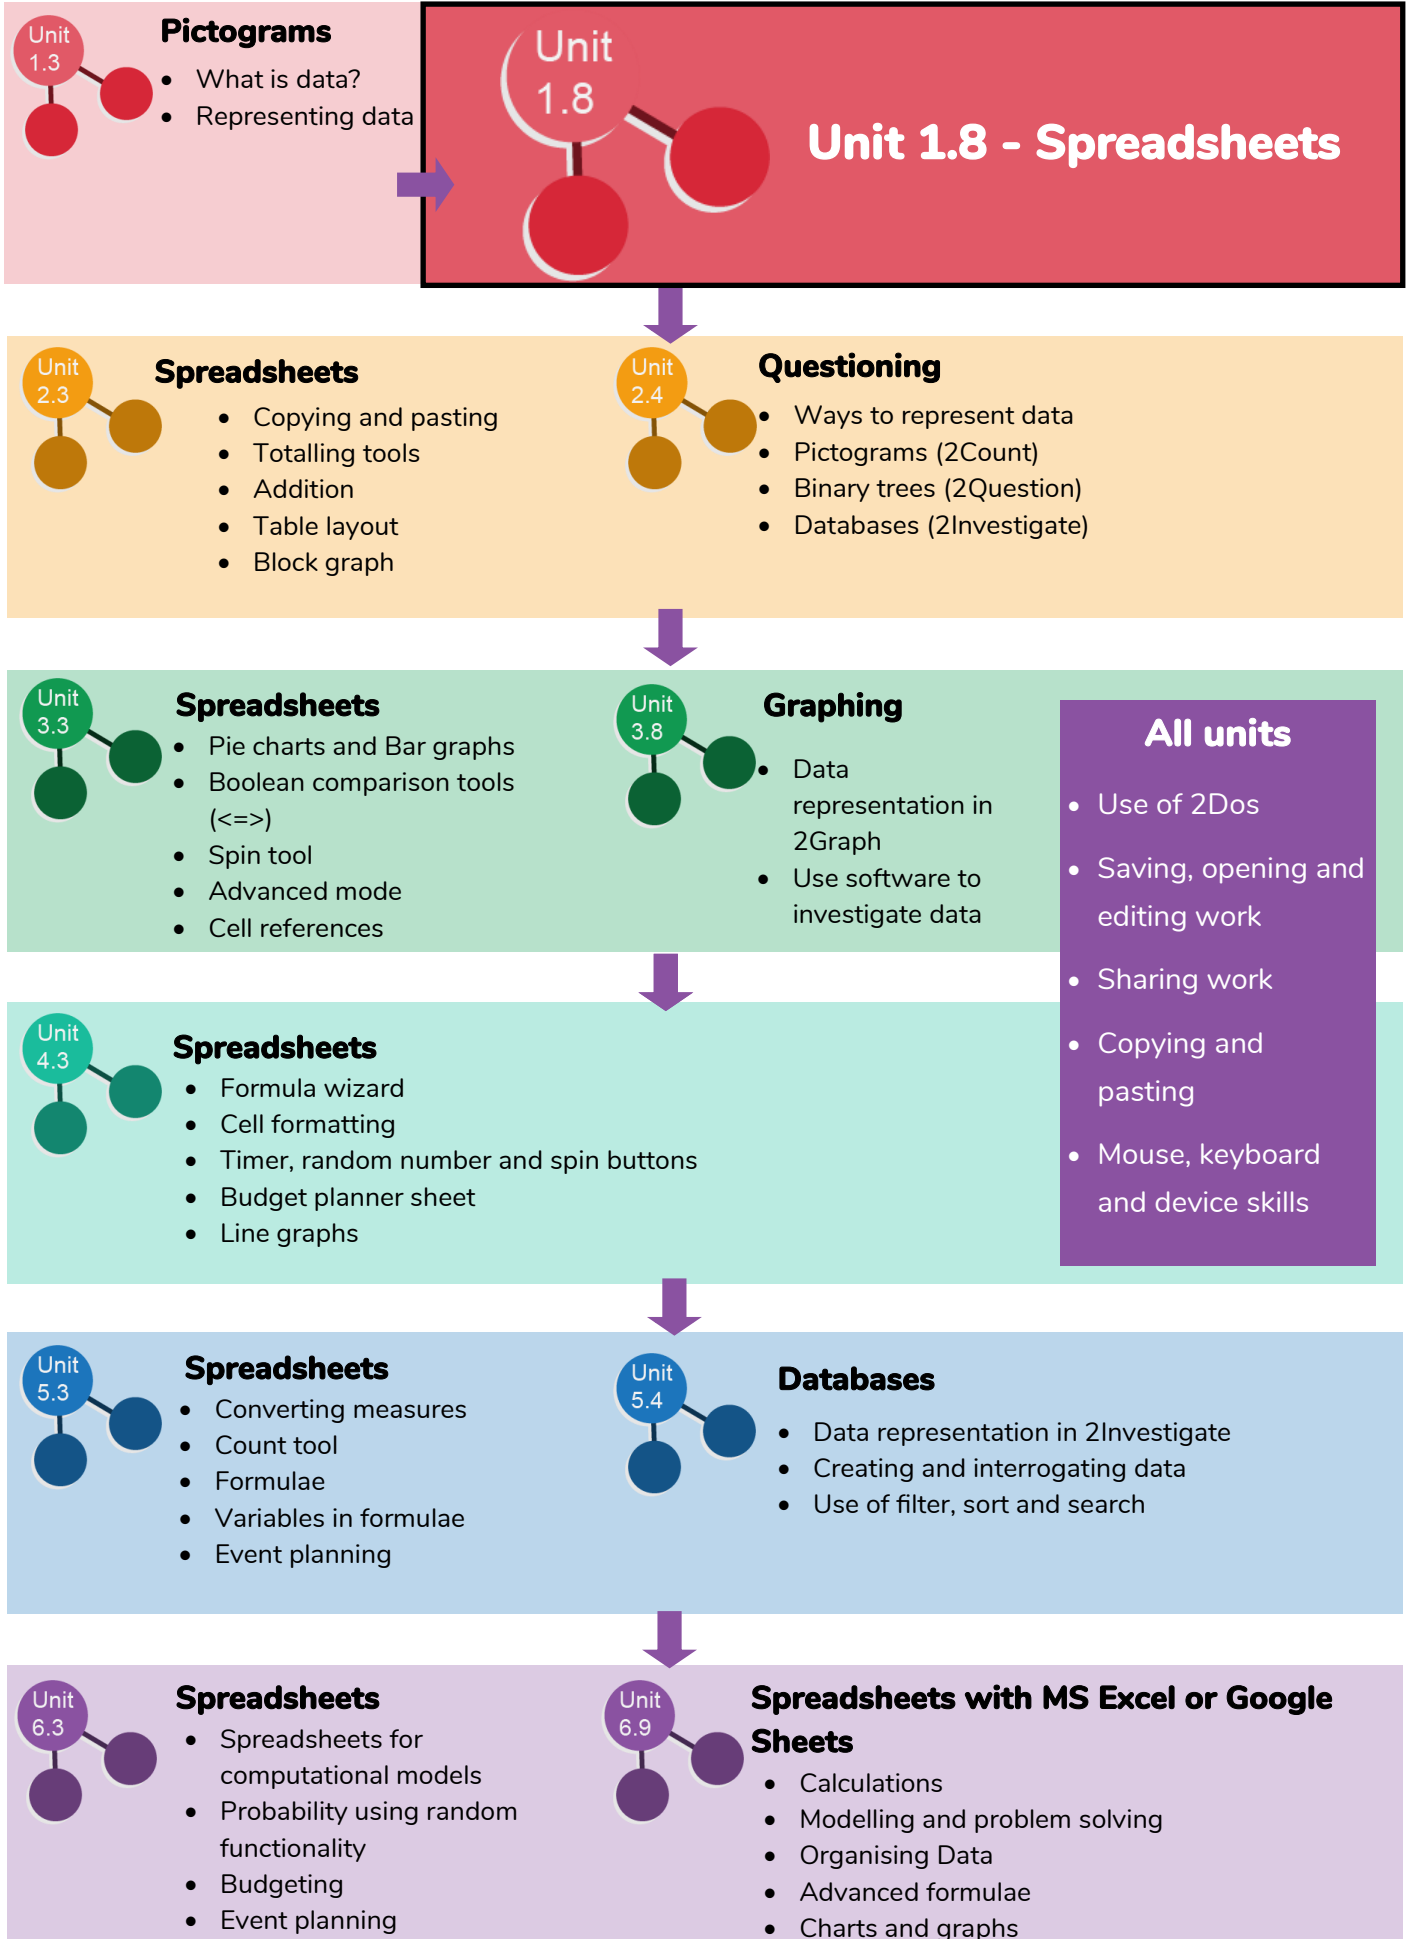

Unit 1.8 - Spreadsheets: Prior and Future Learning Links

Need more support? Contact us:

Tel: +44(0)208 203 1781 | Email: support@2simple.com | Twitter: @2simplesoftware